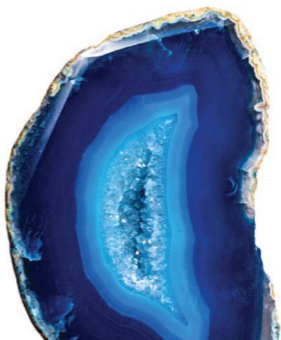

Modern technology, and our society as a whole, depends upon rocks and minerals as raw materials, whilst gems have been prized since antiquity for adornment and as symbols of status and wealth.

Whilst every effort is made to ensure the accuracy of the colour's seen in this brochure, variations may occur.

When ordering any colour, please specify both the colour code and name.

Random Fact's: Amethyst's purple hues have long made it a symbol of purity and royalty for rulers, clergymen, and the wealthy. Malachite was used by the Ancient Egyptians in jewellery pieces and was sometimes grounded up to make cosmetics, whilst in the Middle Ages, parents attached it to their children's beds to ward off evil spirits and witches.

*Please note these are metallic finishes