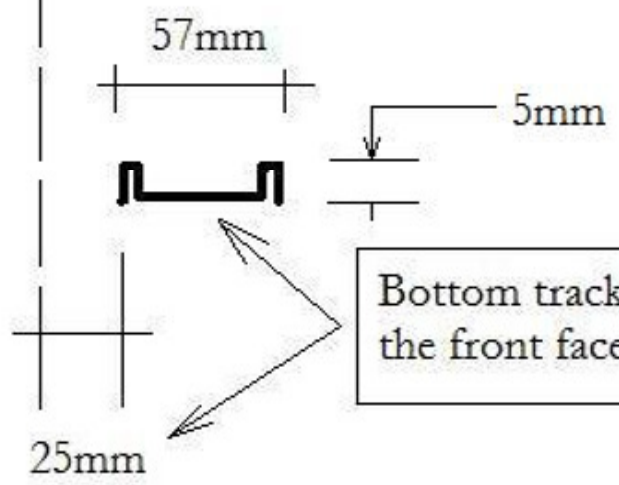

TOP AND BOTTOM TRACK FOR SLIDING WARDROBE DOORS

Outside
Wardrobe

Inside
Wardrobe

Bottom track set back 25mm from the front face of the top track